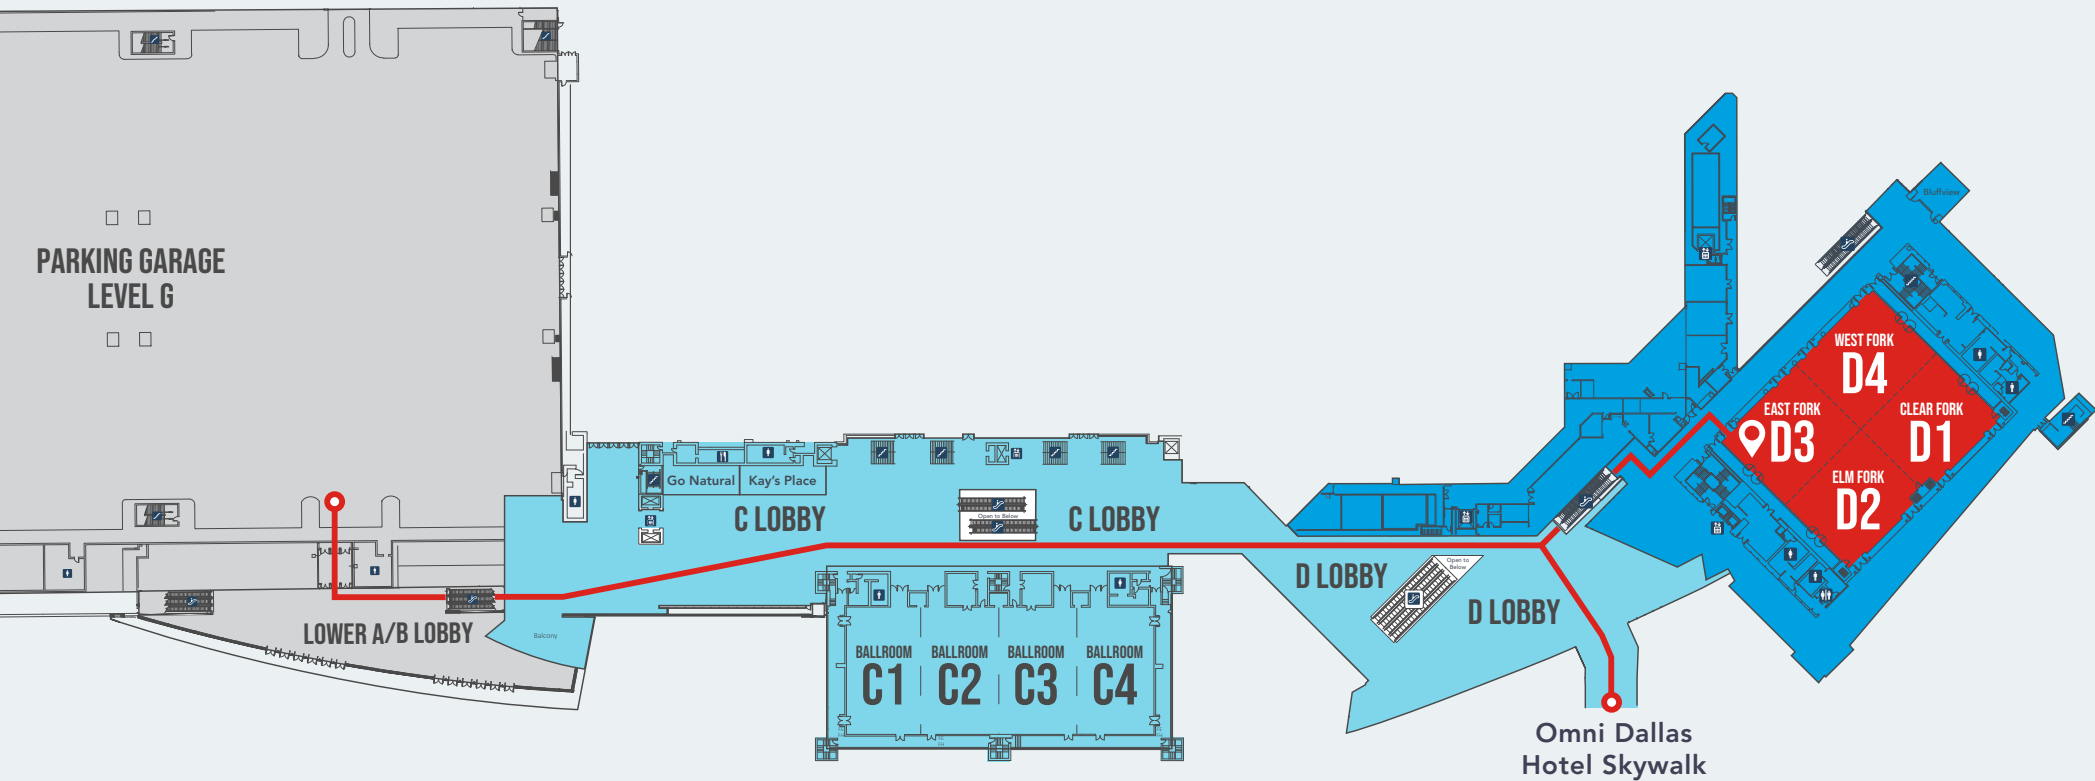

DIRECTIONAL MAP TO D BALLROOMS

Kay Bailey Hutchison Convention Center Dallas

KEY

- Level 1
- Level 2
- Level 3
- D Ballrooms
- Starting Point
- Path

KAY BAILEY HUTCHISON
CONVENTION CENTER DALLAS

OVG360